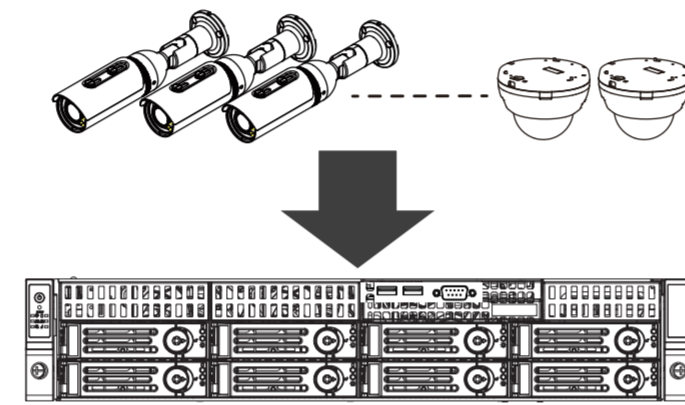

30

💡 admin / admin