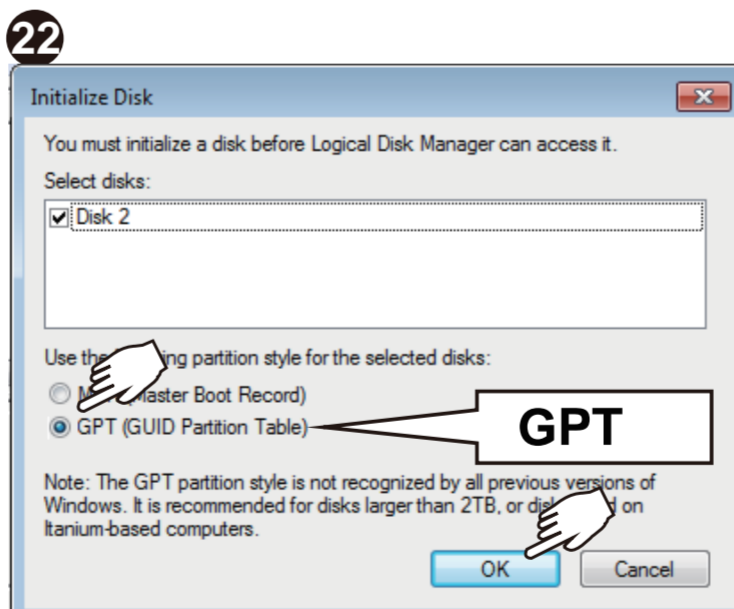

13 Start this utility 10 seconds after you install H.D.D.

14 Default is vivotek / vivotek

17

17 Available Unconfigured Drive(s)

Device	Device/Persistent ID	Media	Interface	Capacity	Logical Sector Size	Model	HQ/U Count
EN_372-7	250	HDD	SAS	278.875GB	512B	ST300MH0005	1
EN_372-8	253	HDD	SAS	278.937GB	512B	HUC156030C5200	1
EN_372-9	254	HDD	SAS	278.937GB	512B	HUC156030C5200	1
EN_372-10	255	HDD	SAS	278.937GB	512B	HUC156030C5200	1
EN_372-11	256	HDD	SAS	278.875GB	512B	ST300MH0012	1
EN_372-12	257	HDD	SATA	931GB	512B	ST1000RM0423	1
EN_372-13	258	HDD	SAS	278.937GB	512B	HUC156030C5200	1
EN_372-14	259	HDD	SAS	278.875GB	512B	ST300MH0005	1

2: 8 HDD RAIDS x 2