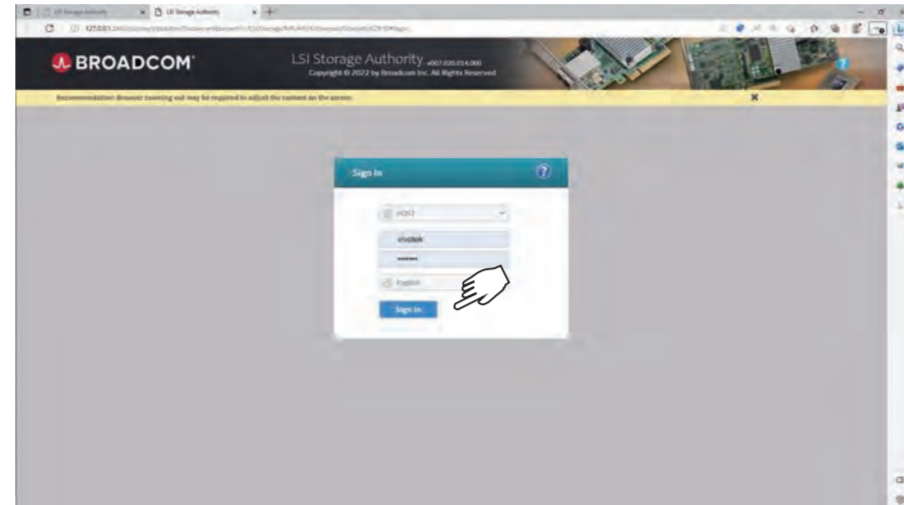

6

7

8

9

10

13 Start this utility 10 seconds after you install H.D.D.

14 Default is vivotek / vivotek

17