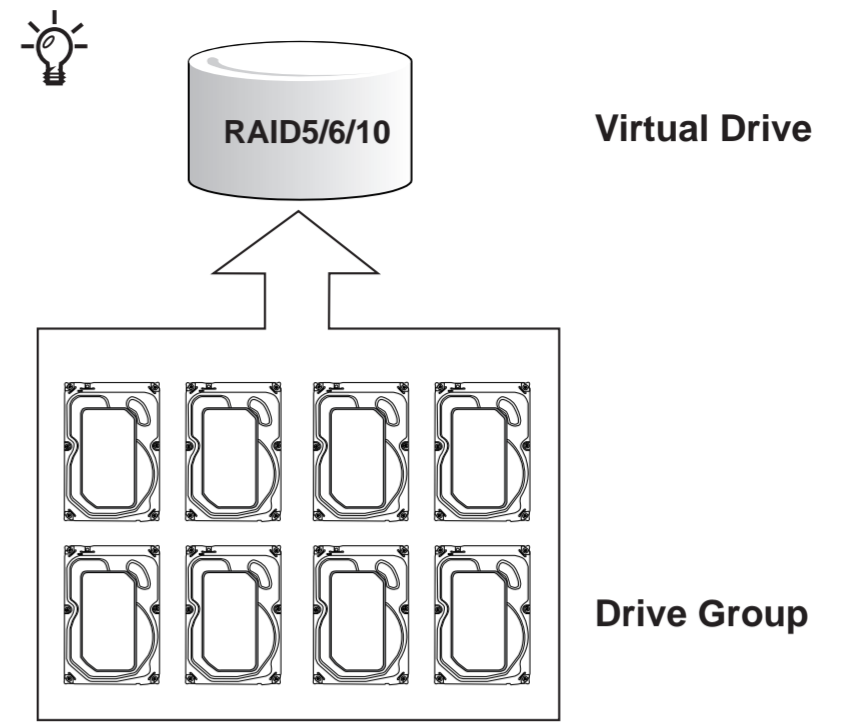

6

7

8

9

10

13 Start this utility 10 seconds after you install H.D.D.

14 Default is vivotek / vivotek

17