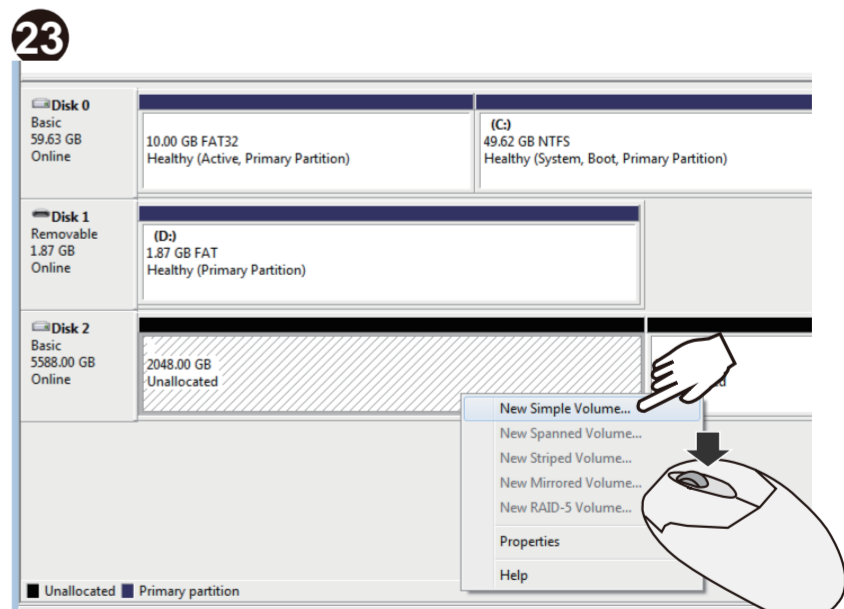

13 Start this utility 10 seconds after you install H.D.D.

14 Default is vivotek / vivotek

17

17 Available Unconfigured Drive(s)

Device	Device/Persistent ID	Media	Interface	Capacity	Logical Sector Size	Model	HQ/U Count
EN_372-7	250	HDD	SAS	278.875GB	512B	ST300MH0005	1
EN_372-8	253	HDD	SAS	278.937GB	512B	HUC156030C5200	1
EN_372-9	254	HDD	SAS	278.937GB	512B	HUC156030C5200	1
EN_372-10	255	HDD	SAS	278.937GB	512B	HUC156030C5200	1
EN_372-11	256	HDD	SAS	278.875GB	512B	ST300MH0012	1
EN_372-12	257	HDD	SATA	931GB	512B	ST1000RM0423	1
EN_372-13	258	HDD	SAS	278.937GB	512B	HUC156030C5200	1
EN_372-14	259	HDD	SAS	278.875GB	512B	ST300MH0005	1

2: 8 HDD RAIDS x 2