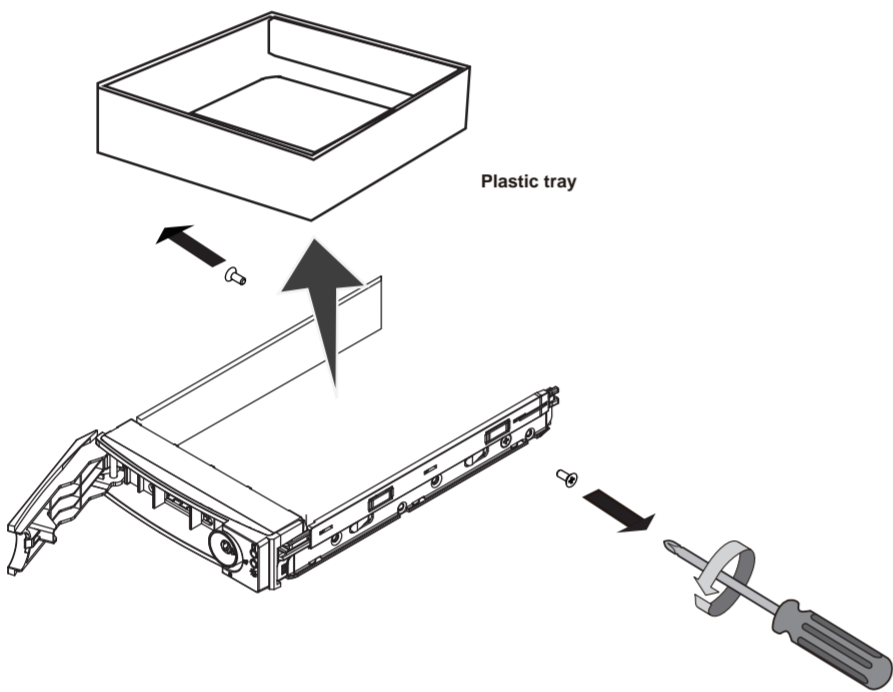

6

7

8

9

10

13 Start this utility 10 seconds after you install H.D.D.

14 Default is vivotek / vivotek

17