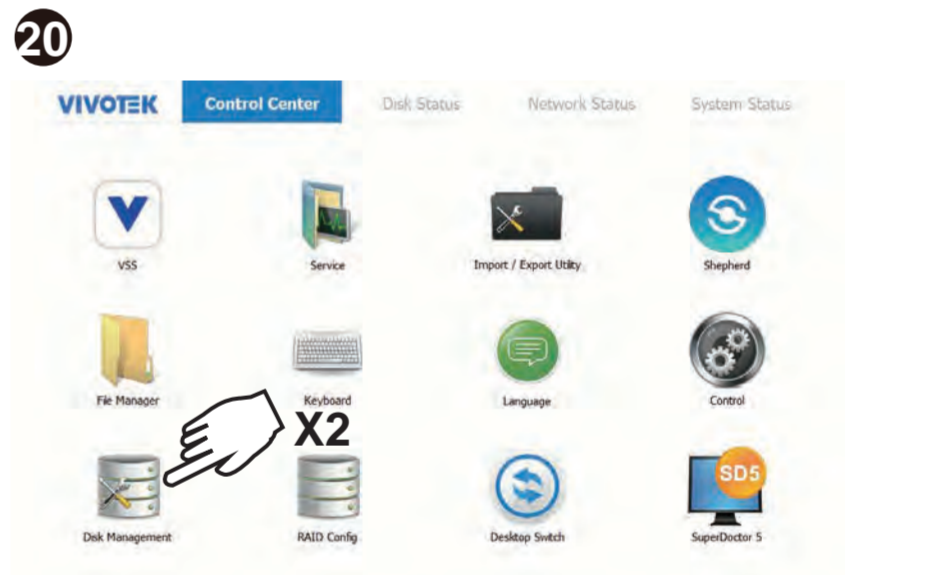

13 Start this utility 10 seconds after you install H.D.D.

14 Default is vivotek / vivotek

17

17 Available Unconfigured Drive(s)

Device	Device/Persistent ID	Media	Interface	Capacity	Logical Sector Size	Model	HQ/U Count
EN_372-7	250	HDD	SAS	278.875GB	512B	ST300MH0005	1
EN_372-8	253	HDD	SAS	278.937GB	512B	HUC156030C5200	1
EN_372-9	254	HDD	SAS	278.937GB	512B	HUC156030C5200	1
EN_372-10	255	HDD	SAS	278.937GB	512B	HUC156030C5200	1
EN_372-11	256	HDD	SAS	278.875GB	512B	ST300MH0012	1
EN_372-12	257	HDD	SATA	931GB	512B	ST1000RM0423	1
EN_372-13	258	HDD	SAS	278.937GB	512B	HUC156030C5200	1
EN_372-14	259	HDD	SAS	278.875GB	512B	ST300MH0005	1

2: 8 HDD RAIDS x 2