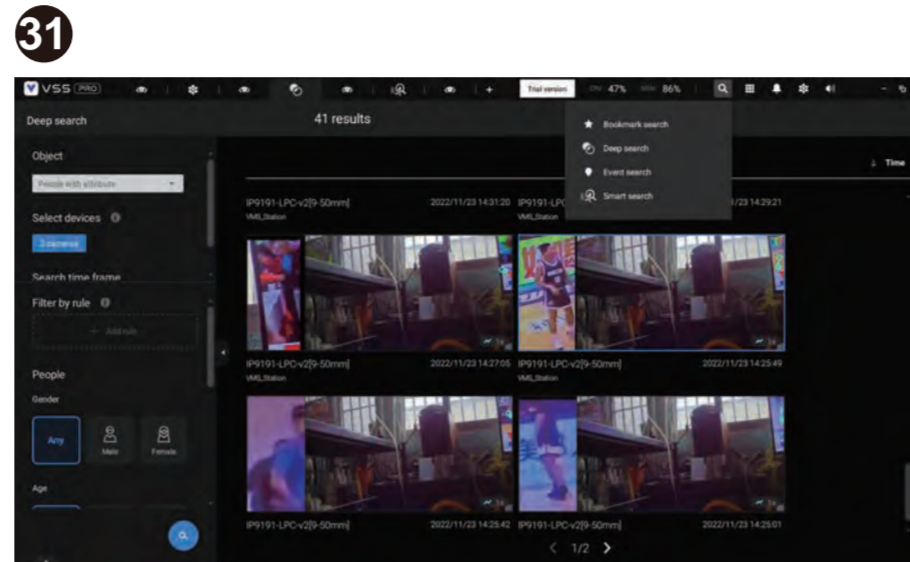

30

💡 admin / admin