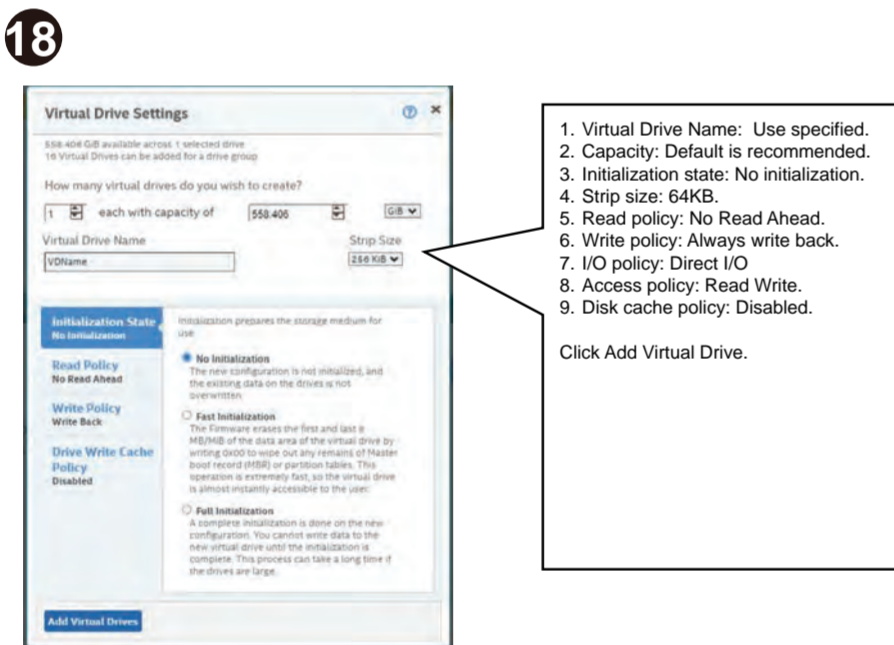

13 Start this utility 10 seconds after you install H.D.D.

14 Default is vivotek / vivotek

17

17 Available Unconfigured Drive(s)

Device	Device/Persistent ID	Media	Interface	Capacity	Logical Sector Size	Model	HQ/U Count
EN_372-7	250	HDD	SAS	278.875GB	512B	ST300MH0005	1
EN_372-8	253	HDD	SAS	278.937GB	512B	HUC156030C5200	1
EN_372-9	254	HDD	SAS	278.937GB	512B	HUC156030C5200	1
EN_372-10	255	HDD	SAS	278.937GB	512B	HUC156030C5200	1
EN_372-11	256	HDD	SAS	278.875GB	512B	ST300MH0012	1
EN_372-12	257	HDD	SATA	931GB	512B	ST1000RM0423	1
EN_372-13	258	HDD	SAS	278.937GB	512B	HUC156030C5200	1
EN_372-14	259	HDD	SAS	278.875GB	512B	ST300MH0005	1

2: 8 HDD RAIDS x 2