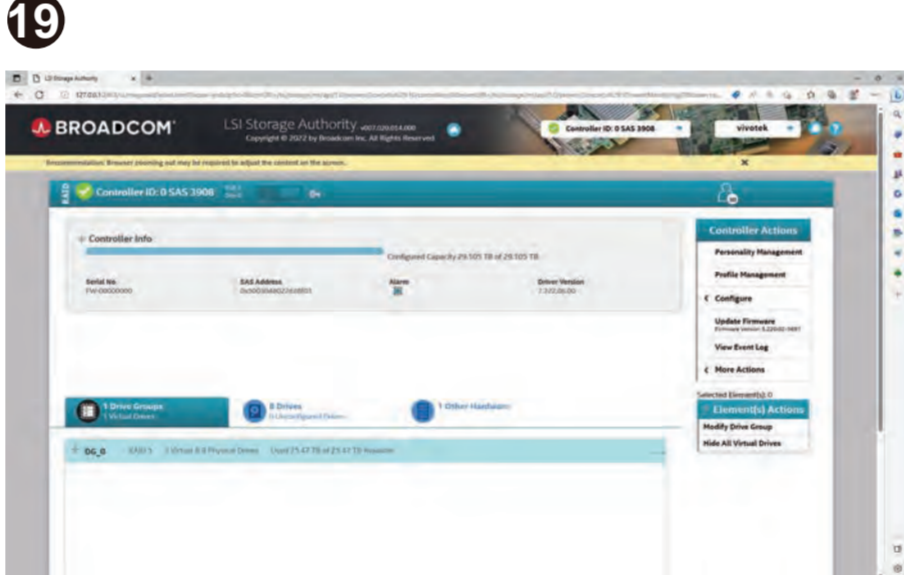

13 Start this utility 10 seconds after you install H.D.D.

14 Default is vivotek / vivotek

17

17 Available Unconfigured Drive(s)

Device	Device/Persistent ID	Media	Interface	Capacity	Logical Sector Size	Model	HQ/U Count
EN_372-7	250	HDD	SAS	278.875GB	512B	ST300MH0005	1
EN_372-8	253	HDD	SAS	278.937GB	512B	HUC156030C5200	1
EN_372-9	254	HDD	SAS	278.937GB	512B	HUC156030C5200	1
EN_372-10	255	HDD	SAS	278.937GB	512B	HUC156030C5200	1
EN_372-11	256	HDD	SAS	278.875GB	512B	ST300MH0012	1
EN_372-12	257	HDD	SATA	931GB	512B	ST1000RM0423	1
EN_372-13	258	HDD	SAS	278.937GB	512B	HUC156030C5200	1
EN_372-14	259	HDD	SAS	278.875GB	512B	ST300MH0005	1

2: 8 HDD RAIDS x 2