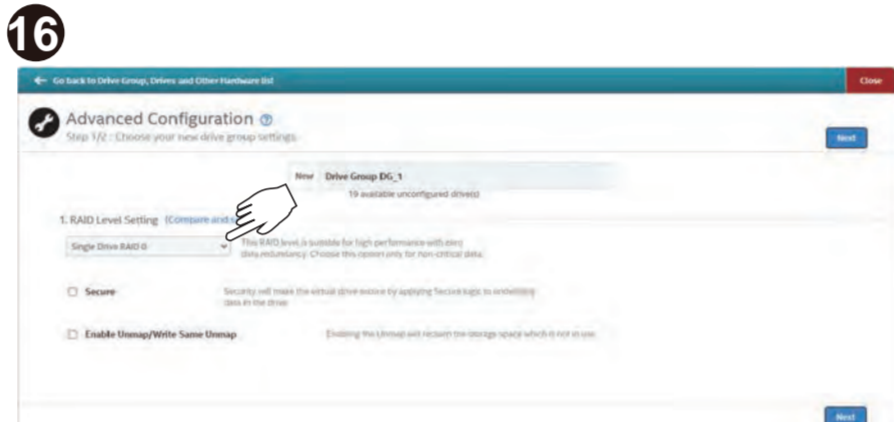

6

7

8

9

10

13 Start this utility 10 seconds after you install H.D.D.

14 Default is vivotek / vivotek

17