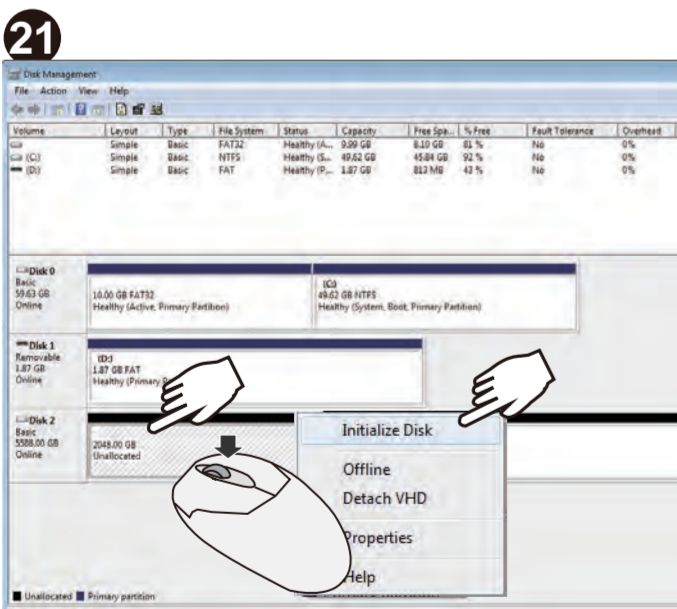

13 Start this utility 10 seconds after you install H.D.D.

14 Default is vivotek / vivotek

17

17 Available Unconfigured Drive(s)

Device	Device/Persistent ID	Media	Interface	Capacity	Logical Sector Size	Model	HQ/U Count
EN_372-7	250	HDD	SAS	278.875GB	512B	ST300MH0005	1
EN_372-8	253	HDD	SAS	278.937GB	512B	HUC156030C5200	1
EN_372-9	254	HDD	SAS	278.937GB	512B	HUC156030C5200	1
EN_372-10	255	HDD	SAS	278.937GB	512B	HUC156030C5200	1
EN_372-11	256	HDD	SAS	278.875GB	512B	ST300MH0012	1
EN_372-12	257	HDD	SATA	931GB	512B	ST1000RM0423	1
EN_372-13	258	HDD	SAS	278.937GB	512B	HUC156030C5200	1
EN_372-14	259	HDD	SAS	278.875GB	512B	ST300MH0005	1

2: 8 HDD RAIDS x 2