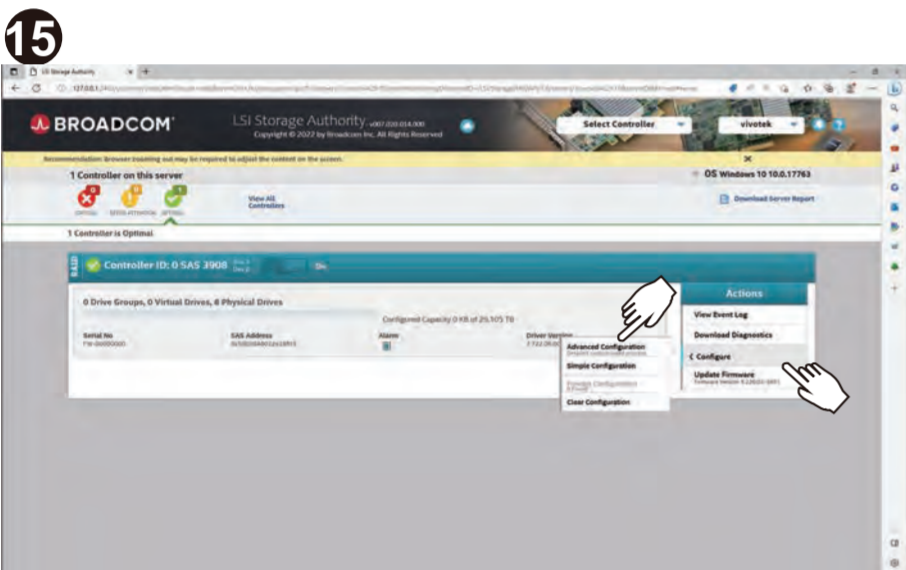

6

7

8

9

10

13 Start this utility 10 seconds after you install H.D.D.

14 Default is vivotek / vivotek

17