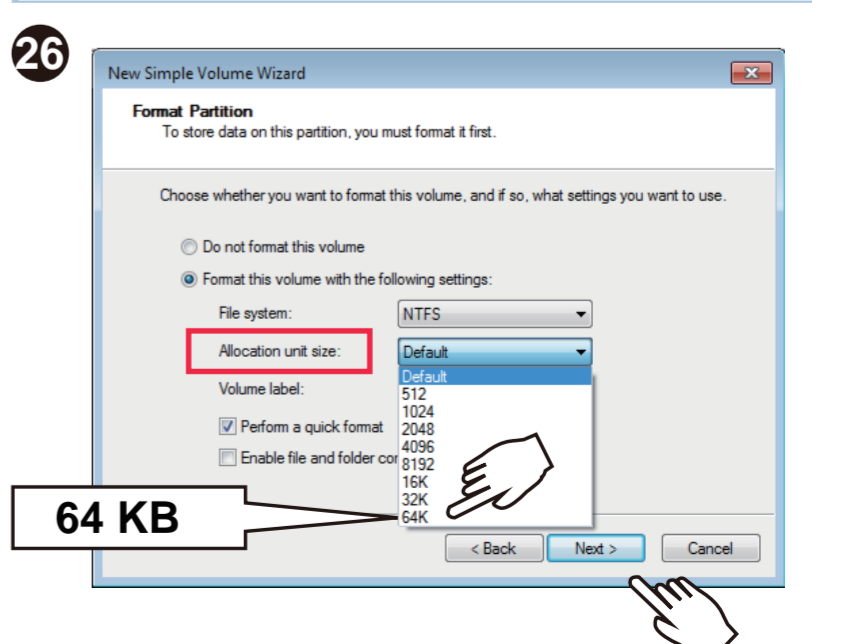

13 Start this utility 10 seconds after you install H.D.D.

14 Default is vivotek / vivotek

17

17 Available Unconfigured Drive(s)

Device	Device/Persistent ID	Media	Interface	Capacity	Logical Sector Size	Model	HQ/U Count
EN_372-7	250	HDD	SAS	278.875GB	512B	ST300MH0005	1
EN_372-8	253	HDD	SAS	278.937GB	512B	HUC156030C5200	1
EN_372-9	254	HDD	SAS	278.937GB	512B	HUC156030C5200	1
EN_372-10	255	HDD	SAS	278.937GB	512B	HUC156030C5200	1
EN_372-11	256	HDD	SAS	278.875GB	512B	ST300MH0012	1
EN_372-12	257	HDD	SATA	931GB	512B	ST1000RM0423	1
EN_372-13	258	HDD	SAS	278.937GB	512B	HUC156030C5200	1
EN_372-14	259	HDD	SAS	278.875GB	512B	ST300MH0005	1

2: 8 HDD RAIDS x 2